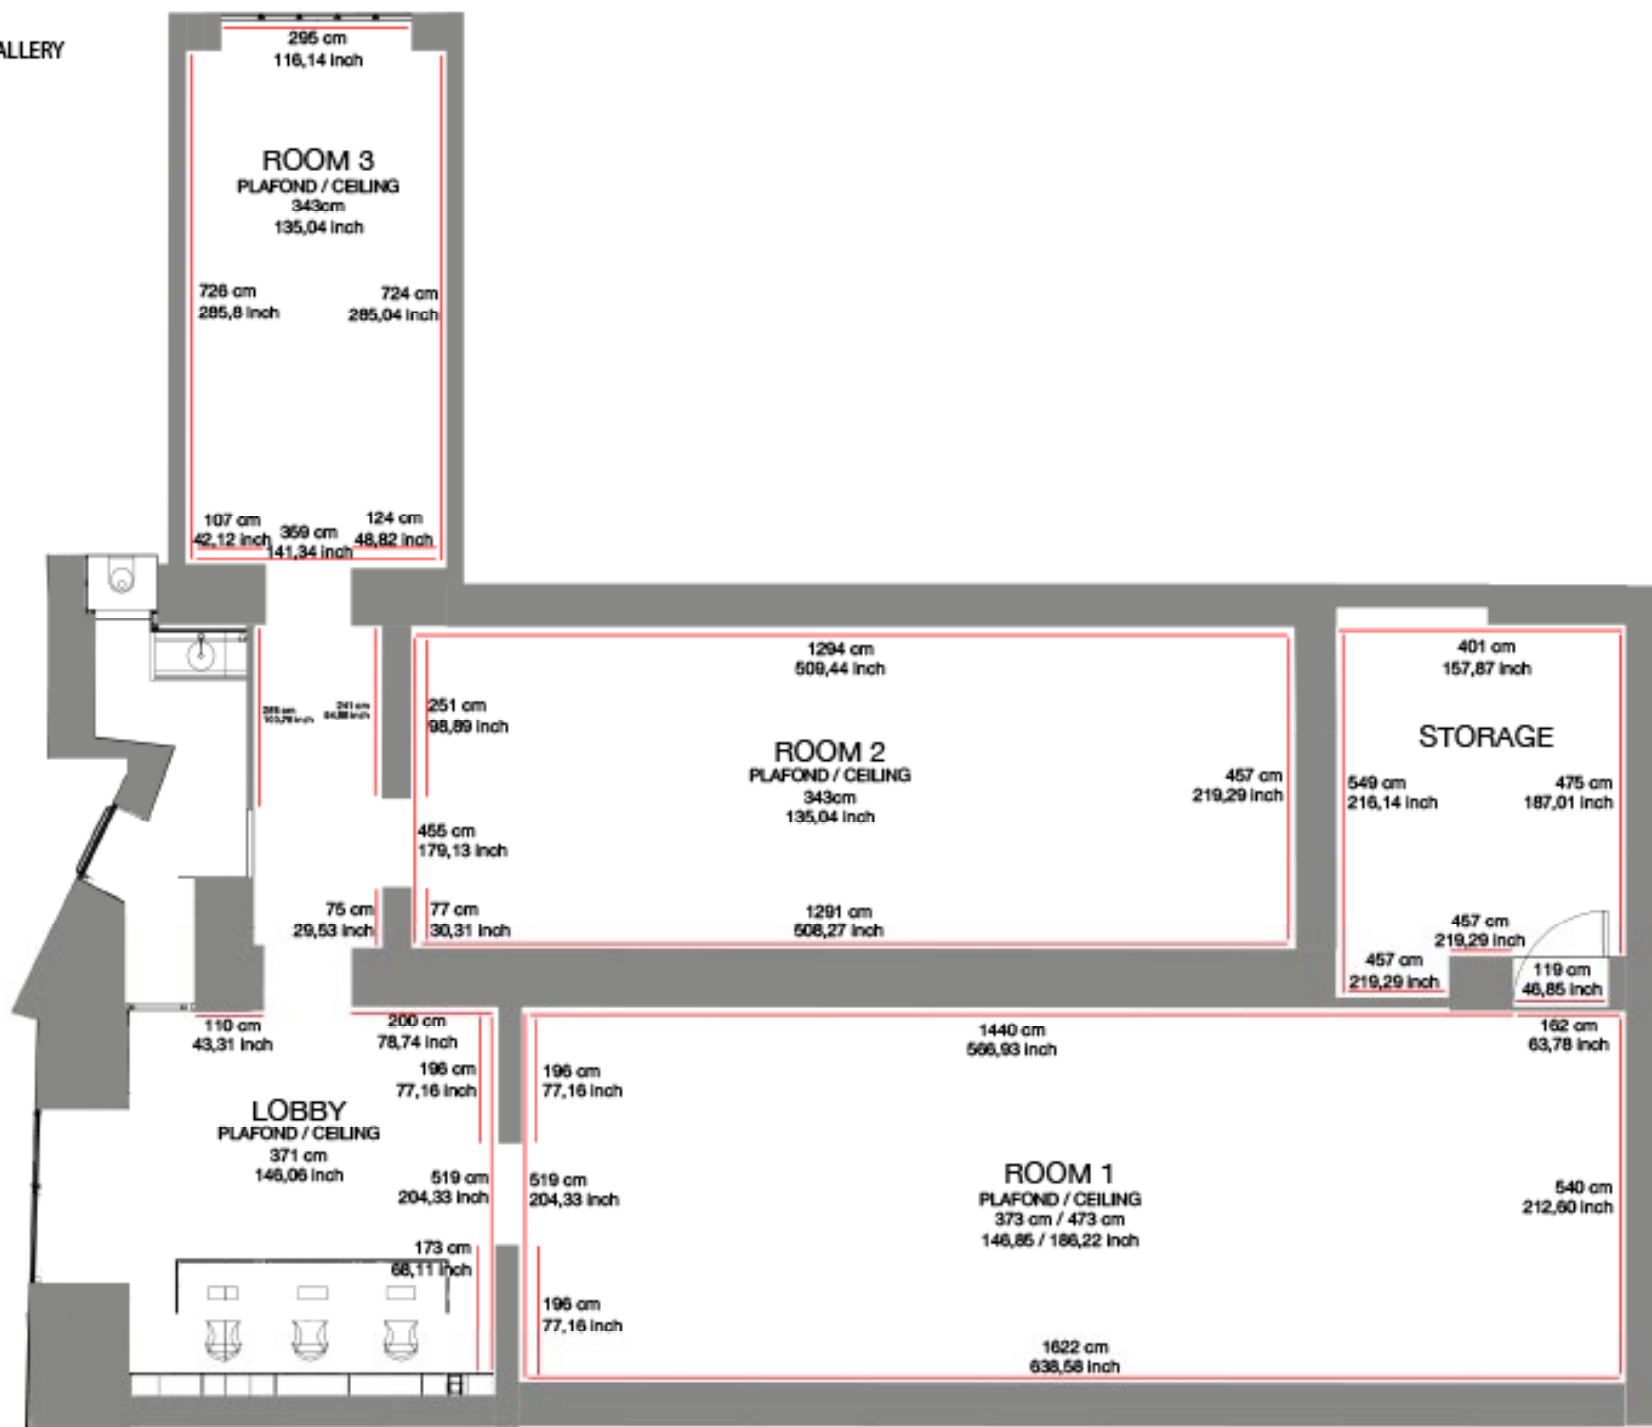

GALERIE EMMANUEL PERROTIN

SAINT CLAUDE SPACE - 10 impasse Saint Claude 75003 Paris

**EMMANUEL PERRIN GALLERY  
ST CLAUDE SPACE, PARIS  
LOBBY**

**EMMANUEL PERRETTIN GALLERY  
ST CLAUDE SPACE, PARIS  
ROOM 2**

**EMMANUEL PERRETIN GALLERY  
ST CLAUDE SPACE, PARIS  
ROOM 3**

OR