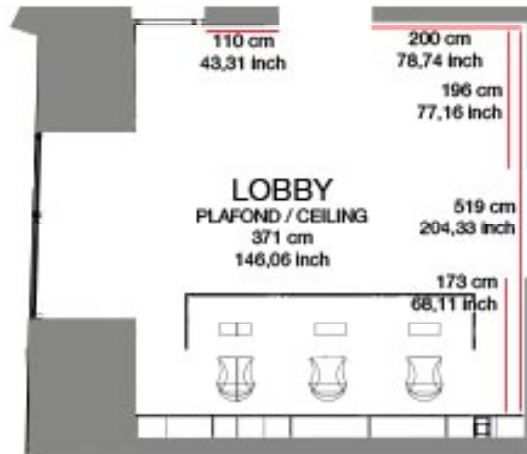

**EMMANUEL PERRIN GALLERY
ST CLAUDE SPACE, PARIS
LOBBY**